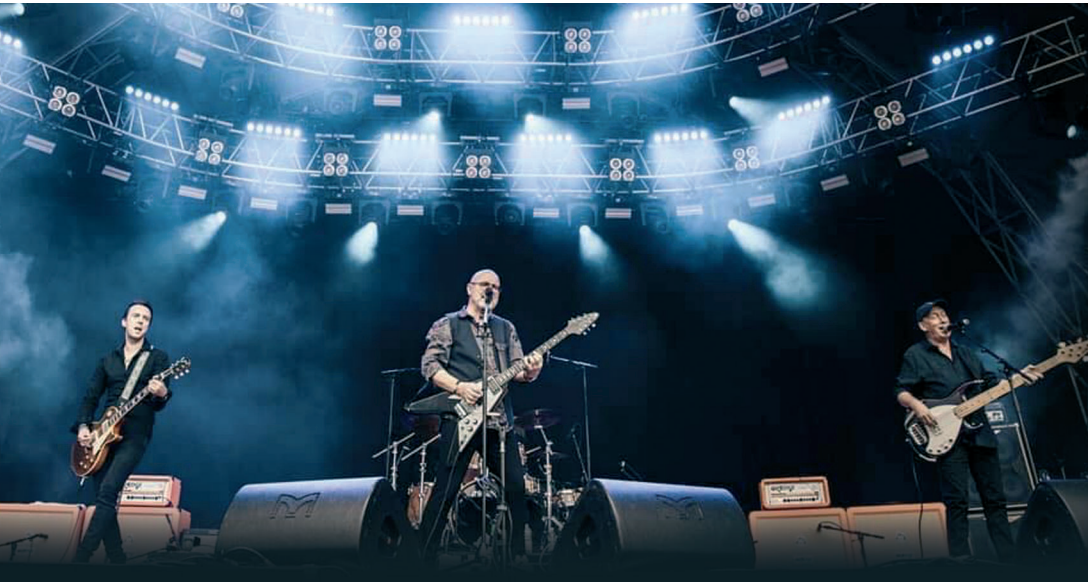

Wishbone Ash

Taith y DU 2025 | UK Tour 2025

HYDREF • OCTOBER 18
Dydd Sadwrn | Saturday

7:30pm
£29.50

Peidiwch â choli'r cyfle yma!

Dewch yn llu i fwynhau cerddoriaeth y band poblogaidd yma. Mae sain y band wedi ysbrydoli eraill fel Thin Lizzy, Judas Priest ac Iron Maiden. Byddan nhw'n perfformio set wfreiddiol sy'n cynnwys rhai o'u caneuon mwyaf poblogaidd o yrfa sydd wedi para 55 o flynyddoedd!

Definitely one not to be missed!

Experience the legendary band - whose iconic twin-guitar sound inspired the likes of Thin Lizzy, Judas Priest & Iron Maiden - performing a stellar set that also includes much-loved classics from a remarkable back catalogue spanning an astonishing 55 years!