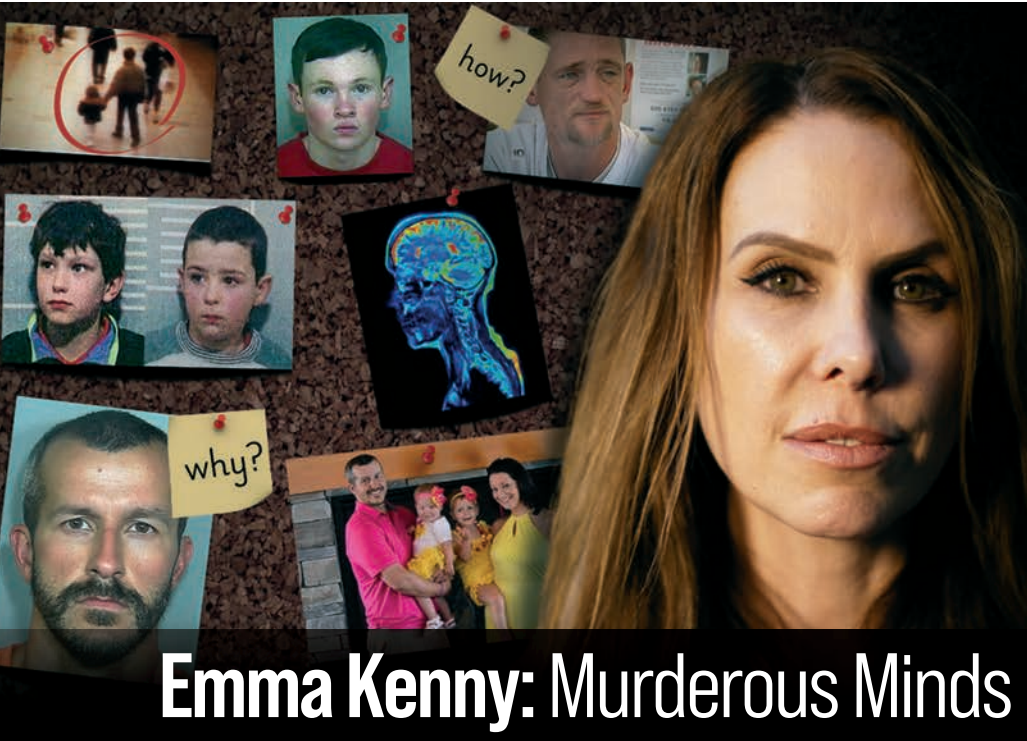

Emma Kenny: Murderous Minds

HYDREF • OCTOBER 29
DYDD IAU | THURSDAY

7:30pm
£30.50

22

Mae Emma'n wyneb gyfarwydd ar raglen ITV 'This Morning' a'i sianel YouTube, a dyma'ch cyfle chi i fwynhau ei gallu unigryw i rannu ffeithiau brawychus wrth lwyddo adrodd stori dosturiol.

Byddwch chi'n gadael gyda gwybodaeth newydd, byddwch chi wedi'ch syfrdanu, a byddwch chi'n cwestiynu pob dim yr oeddech chi'n meddwl eich bod chi'n gwybod am fodau dynol.

Yn addas i bobl 16+ oed

Known for her work dissecting real-life cases on ITV's This Morning and her popular YouTube channel...

Emma brings her unique ability to balance chilling facts with compassionate storytelling, ensuring you leave informed, fascinated, and questioning everything you thought you knew about human nature.

Age Guidance 16+